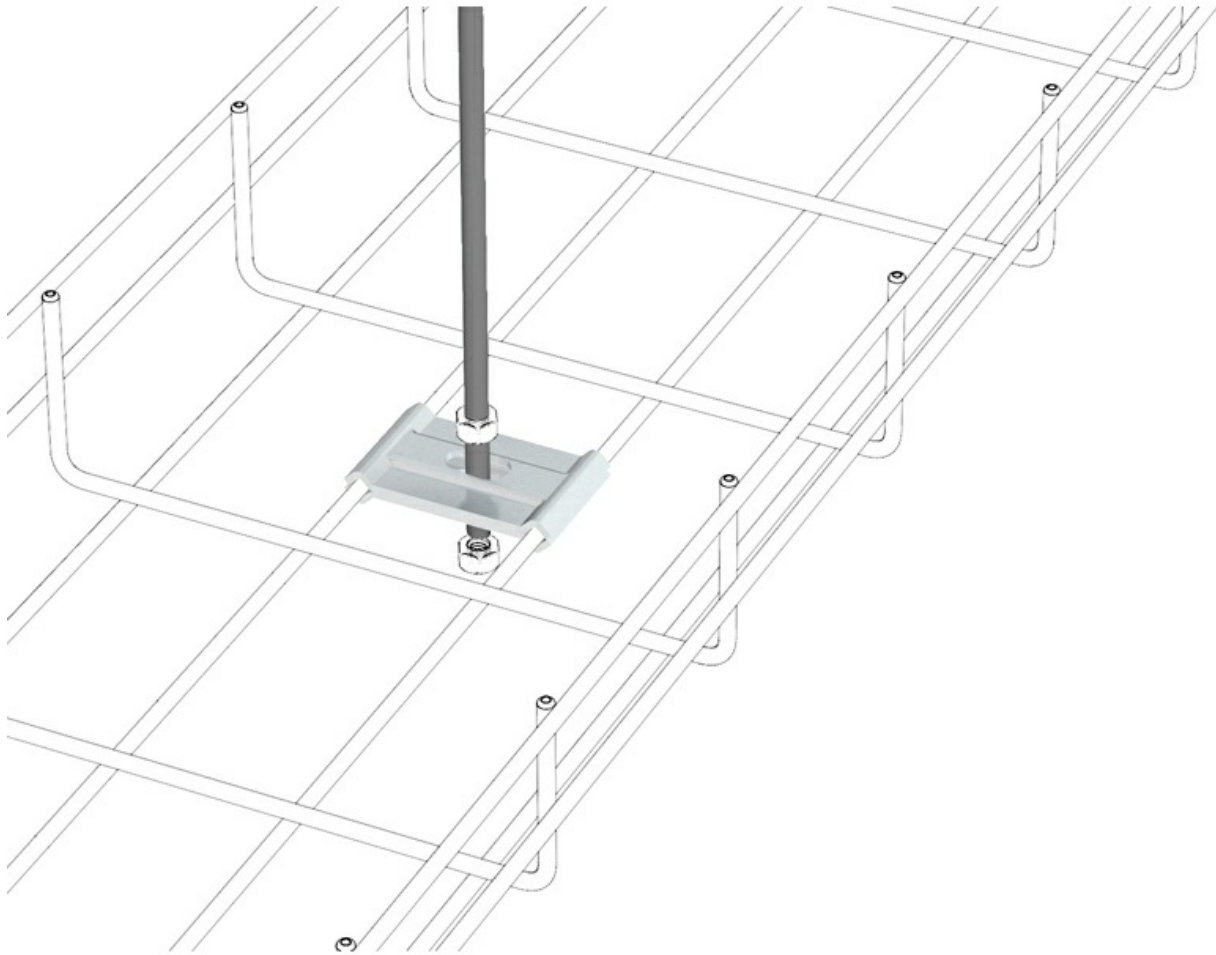

The ceiling mount allows the introduction of cables into the tray from the side, saves in installation time and cost of material.

Thanks to its shape it adapts easily for anchoring to the rods.

Applications

Suitable for the ceiling mounting of Rejiband in widths from 100 to 200 mm by means of a single rod in indoor installations in a dry atmosphere with no contaminants, exterior, industrial, marine, rural or aggressive interior installations.

Product applications

Central Hanging Plate (Ref: 67080046)

Central Hanging Plate (Ref: 67080046)

Central Hanging Plate (Ref: 67080046)

Central Hanging Plate (Ref: 67080046)

Central Hanging Plate (Ref: 67080046)

Central Hanging Plate (Ref: 67080046)

Central Hanging Plate (Ref: 67080046)