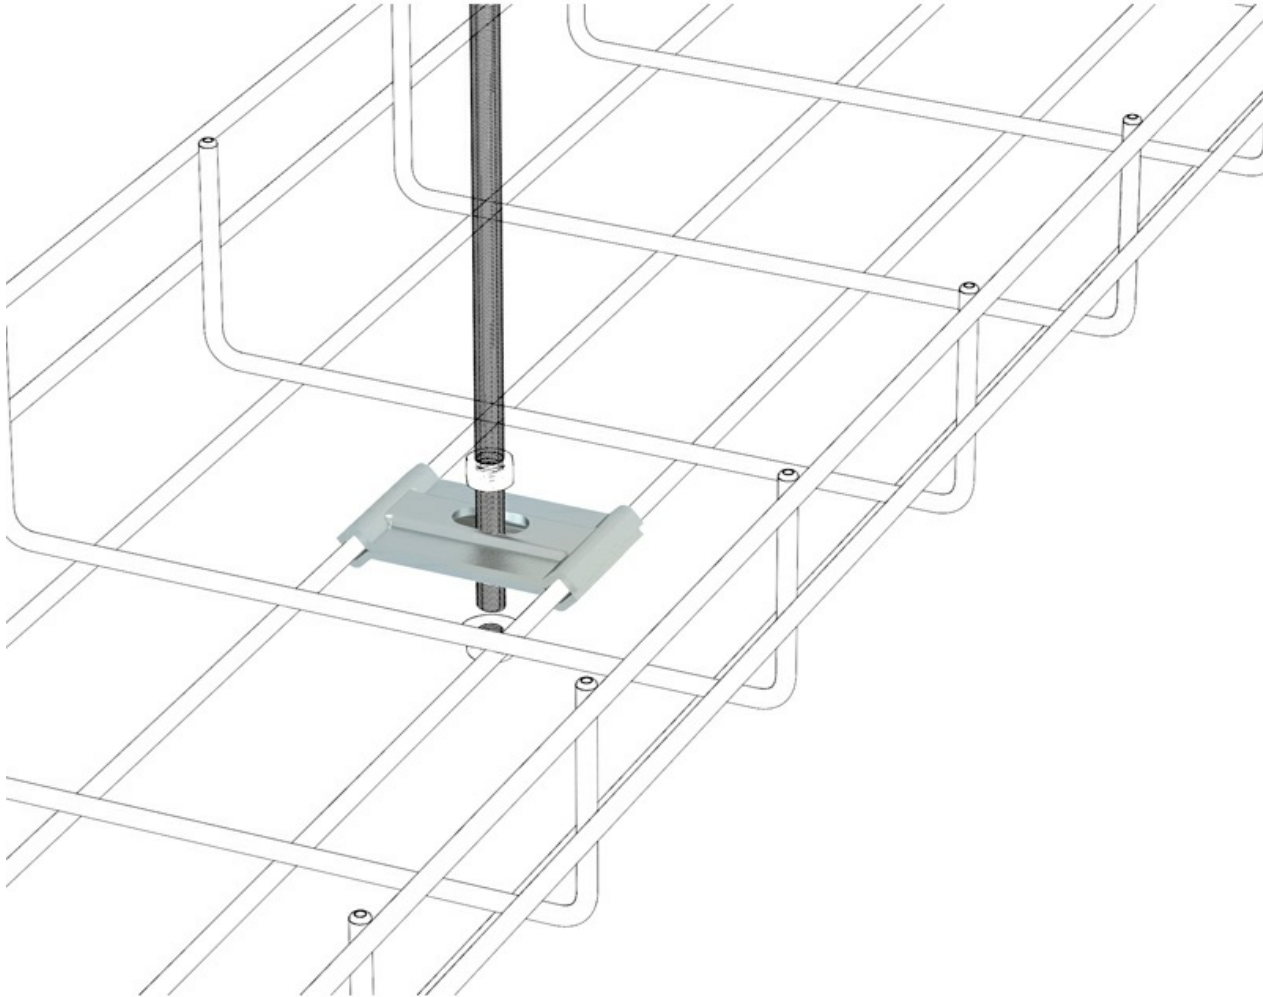

Product applications