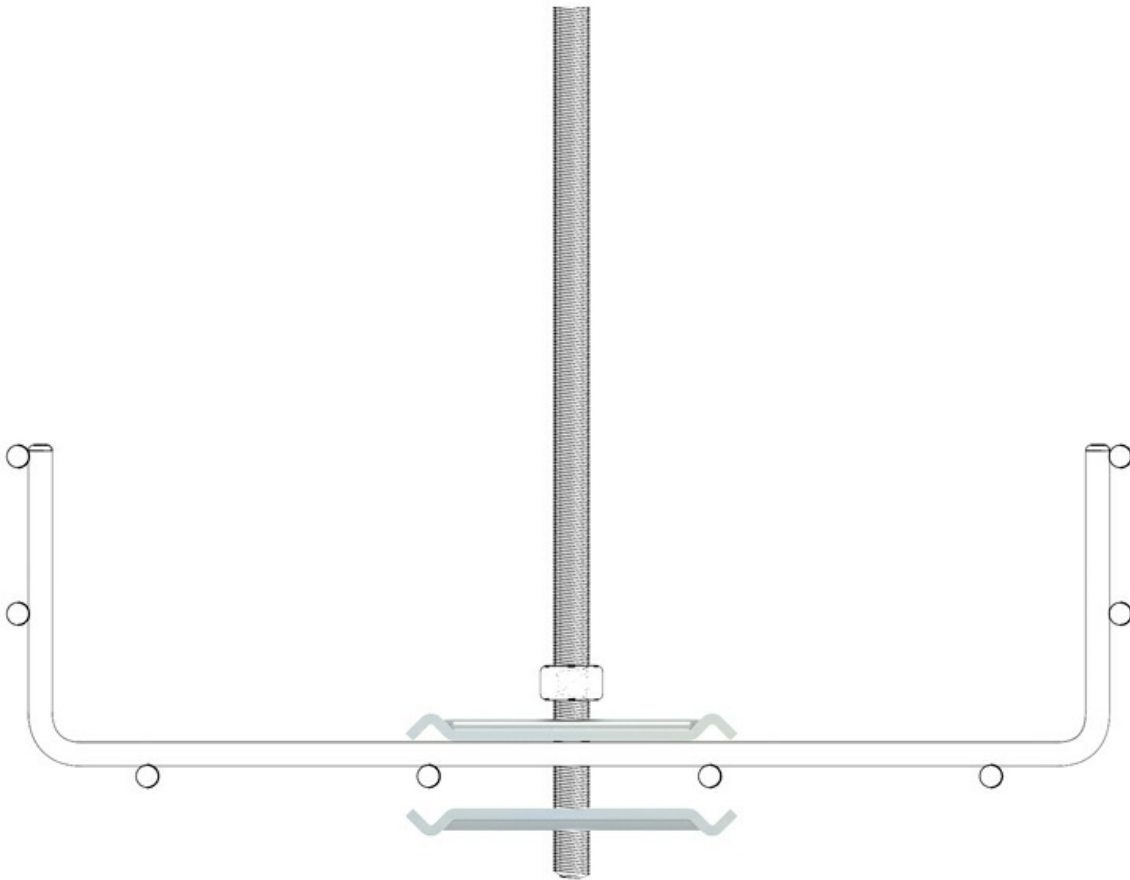

The ceiling mount allows the introduction of cables into the tray from the side, saves in installation time and cost of material.

Thanks to its shape it adapts easily for anchoring to the rods.

Applications

Suitable for the ceiling mounting of Rejiband in widths from 100 to 200 mm by means of a single rod in indoor installations in a dry atmosphere with no contaminants, exterior, industrial, marine, rural or aggressive interior installations.

Product applications

Central Hanging Plate (Ref: 67080046)

Central Hanging Plate (Ref: 67080046)

Central Hanging Plate (Ref: 67080046)

Central Hanging Plate (Ref: 67080046)

Central Hanging Plate (Ref: 67080046)

Central Hanging Plate (Ref: 67080046)

Central Hanging Plate (Ref: 67080046)