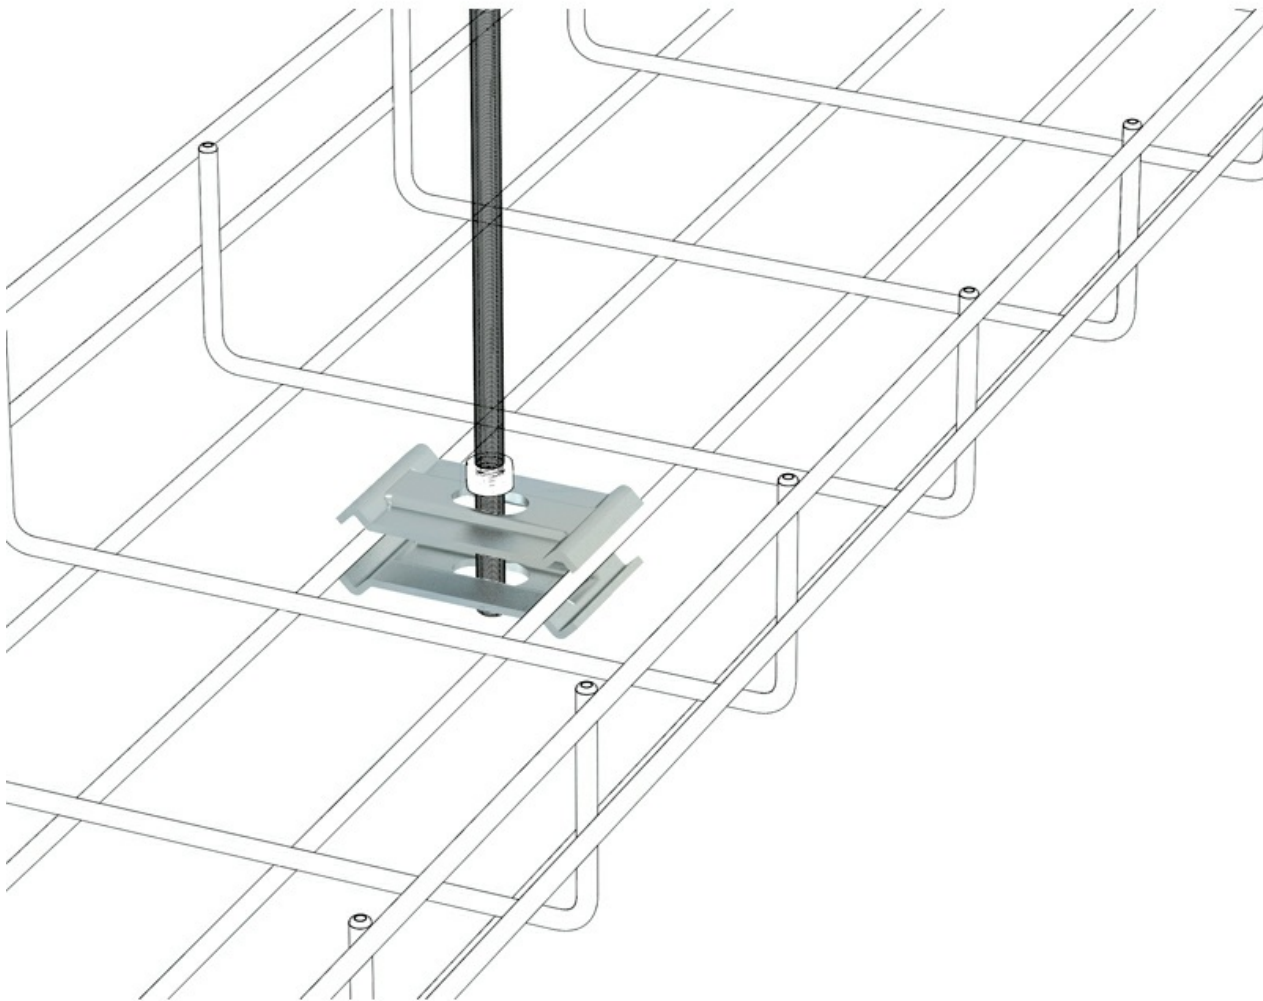

The ceiling mount allows the introduction of cables into the tray from the side, saves in installation time and cost of material.

Thanks to its shape it adapts easily for anchoring to the rods.

Applications

Suitable for the ceiling mounting of Rejiband in widths from 100 to 200 mm by means of a single rod in indoor installations in a dry atmosphere with no contaminants, exterior, industrial, marine, rural or aggressive interior installations.

Product applications

Central Hanging Plate (Ref: 67080046)

Central Hanging Plate (Ref: 67080046)

Central Hanging Plate (Ref: 67080046)

Central Hanging Plate (Ref: 67080046)

Central Hanging Plate (Ref: 67080046)