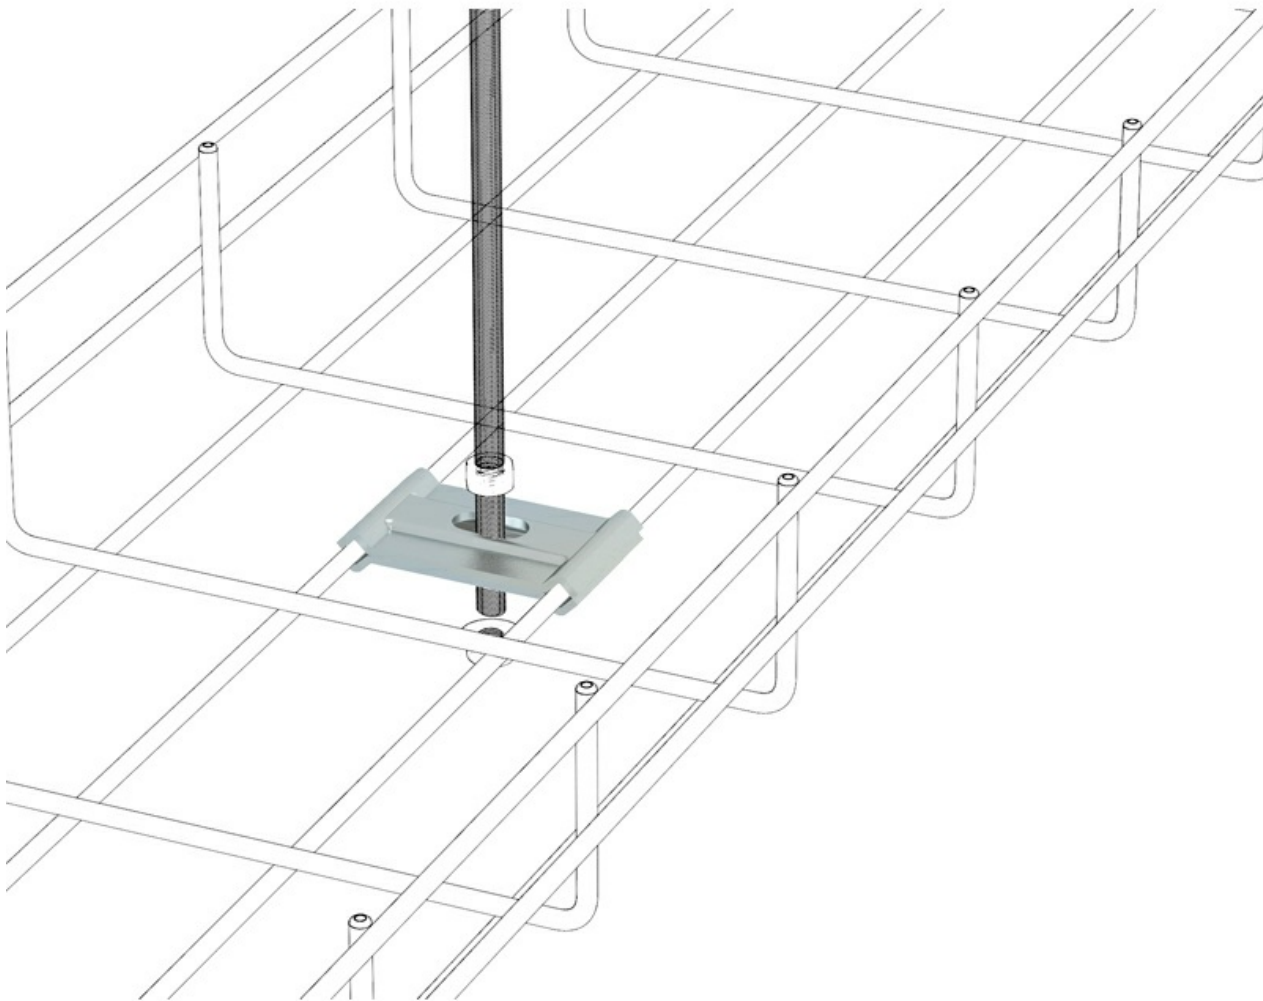

The ceiling mount allows the introduction of cables into the tray from the side, saves in installation time and cost of material.

Thanks to its shape it adapts easily for anchoring to the rods.

Applications

Suitable for the ceiling mounting of Rejiband in widths from 100 to 200 mm by means of a single rod in indoor installations in a dry atmosphere with no contaminants, exterior, industrial, marine, rural or aggressive interior installations.

Product applications

Central Hanging Plate (Ref: 67080046)

Central Hanging Plate (Ref: 67080046)

Central Hanging Plate (Ref: 67080046)

Central Hanging Plate (Ref: 67080046)

Central Hanging Plate (Ref: 67080046)