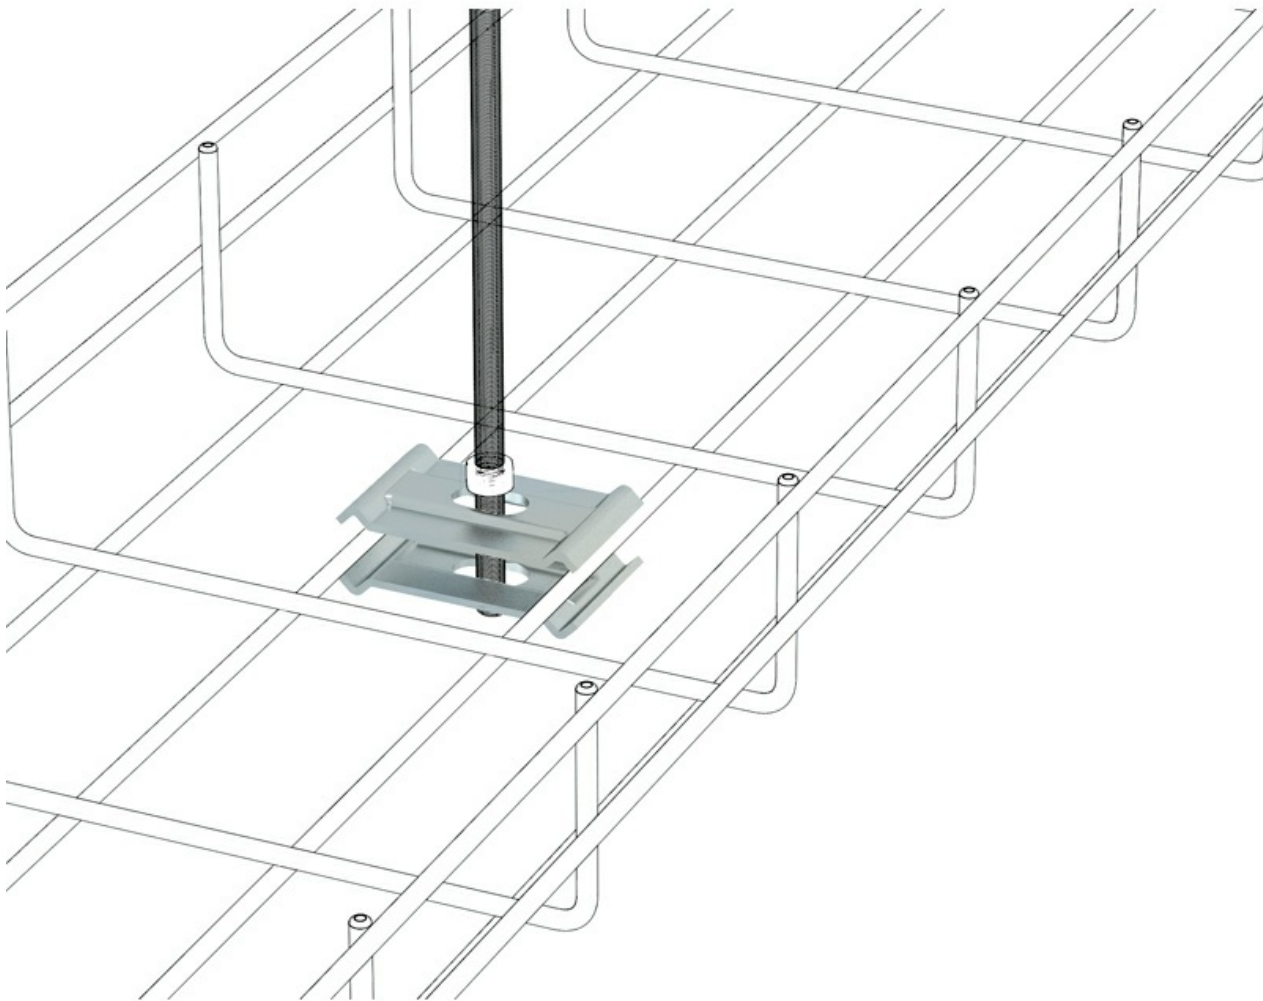

The ceiling mount allows the introduction of cables into the tray from the side, saves in installation time and cost of material.

Thanks to its shape it adapts easily for anchoring to the rods.

Applications

Suitable for the ceiling mounting of Rejiband in widths from 100 to 200 mm by means of a single rod in indoor installations in a dry atmosphere with no contaminants, exterior, industrial, marine, rural or aggressive interior installations.

Product applications

Central Hanging Plate (Ref: 67080046)

Central Hanging Plate (Ref: 67080046)

Central Hanging Plate (Ref: 67080046)

Central Hanging Plate (Ref: 67080046)

Central Hanging Plate (Ref: 67080046)

Central Hanging Plate (Ref: 67080046)

Central Hanging Plate (Ref: 67080046)