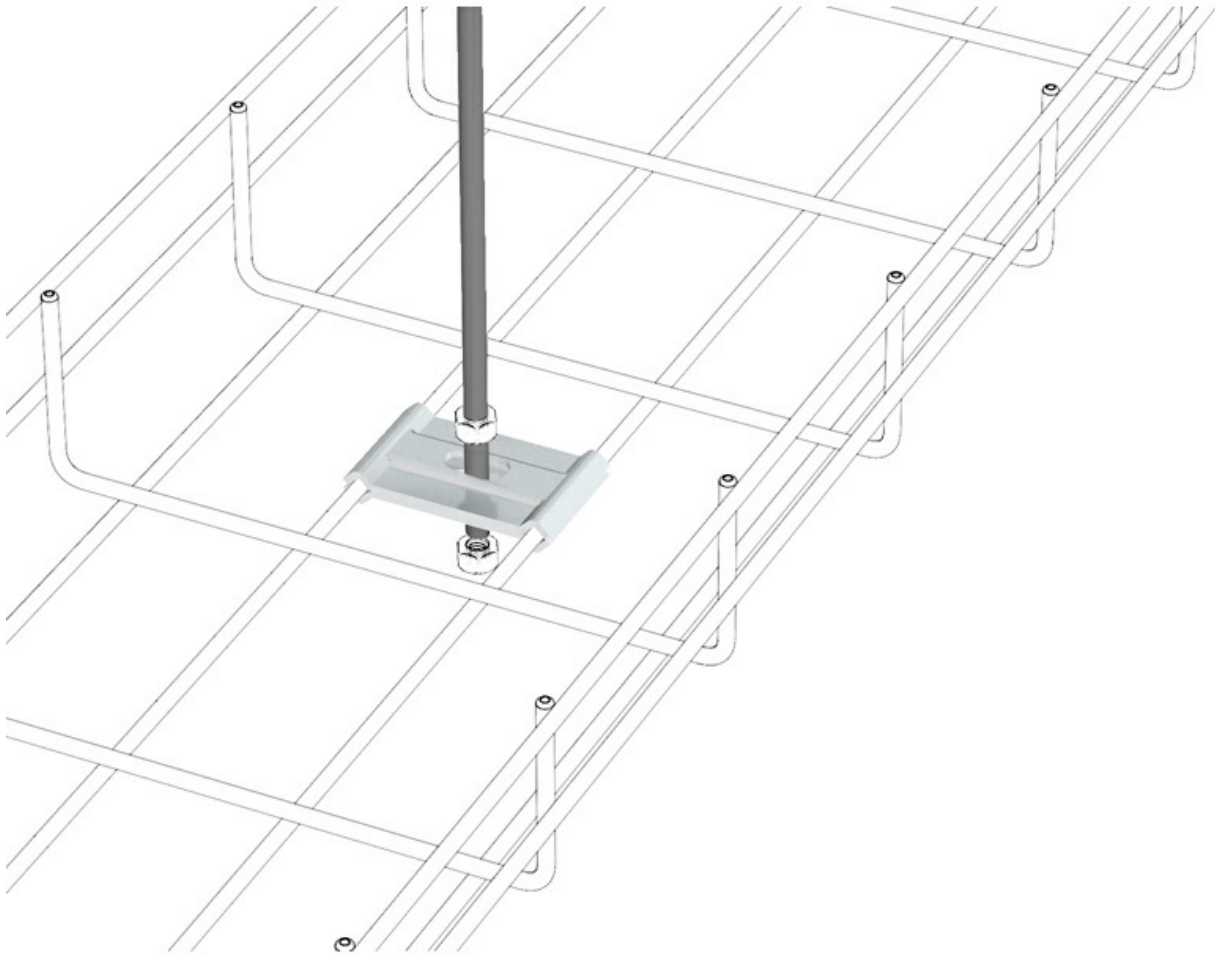

The ceiling mount allows the introduction of cables into the tray from the side, saves in installation time and cost of material.

Thanks to its shape it adapts easily for anchoring to the rods.

Applications

Suitable for the ceiling mounting of Rejiband in widths from 100 to 200 mm by means of a single rod in indoor installations in a dry atmosphere with no contaminants, exterior, industrial, marine, rural or aggressive interior installations.

Product applications

Central Hanging Plate (Ref: 67080046)

Central Hanging Plate (Ref: 67080046)

Central Hanging Plate (Ref: 67080046)

Central Hanging Plate (Ref: 67080046)

Central Hanging Plate (Ref: 67080046)

Central Hanging Plate (Ref: 67080046)

Central Hanging Plate (Ref: 67080046)